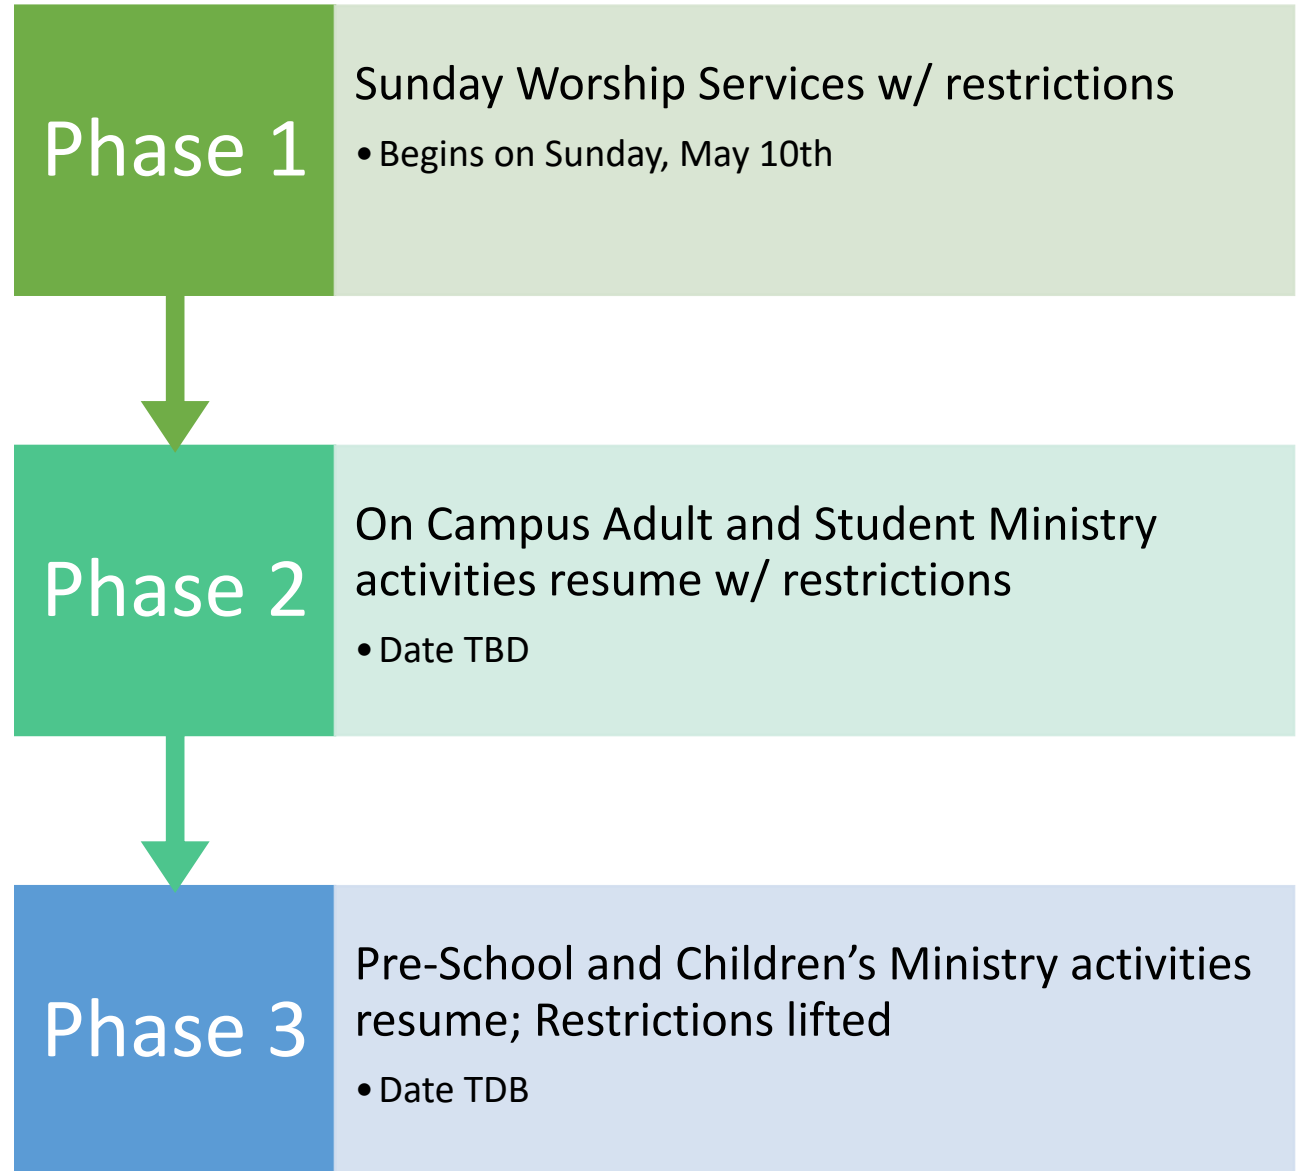

Church Campus Re-Opening Plan

Campus re-open plans aligns with Federal and State guidelines

- President Trump's 3 phased re-open American Plan
 - <https://www.whitehouse.gov/openingamerica/>
- Governor Abbotts order to open up Texas in phases
 - <https://gov.texas.gov/organization/opentexas>

The Church will re-open all Campuses in 3 Phases

Phase 1 – Worship Services

Campuses will hold Sunday Worship Services beginning on Sunday, May 10th with significant restrictions in place.

Both campuses will host family services. TV's will be available in lobbies for families with young children.

There restrictions include, but are not limited to:

All family units must sit 6ft away from other family units. This equates to 3 seats between families.

Congregating in the lobby will not be allowed before or after service

- Phase 3 will begin once Texas moves to Phase 3 of the Re-Open America plan
- When we enter phase 3, church operations will open in full.
- Children’s Ministry can conduct on-campus events and pre-school programming can re-open.
- Worship service distancing restrictions are lifted.
- Adult and Student ministries can operate without restrictions.